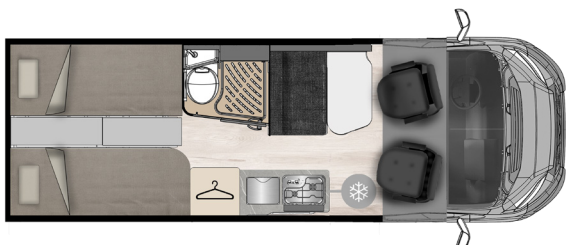

PACK

PAINTED BUMPER PACK

- Painted bumper
- Black skid plate
- Fog lights
- TWO-COLOR ALLOY WHEEL PACK
- 16" black diamond-finish alloy wheel rims*
- Techno Trim
- Leather covered steering wheel and gear lever knob

*The design of the 16" diamond black alloy wheels changes with the optional automatic transmission

VISION 2 PACK

- Power-folding door mirrors
- Parking sensors
- Blind Spot Assist Sensors + Rear Cross Path Detection

LOUNGE PACK

- Automatic climate control system
- Wireless charger for smartphones
- Full Digital Cluster

SAFETY PACK

- Emergency Brake Assist + pedestrian/cyclist detection)
- Automatic headlight and windscreen wiper sensors
- Lane keeping assistance
- Vertical road sign detection
- Driver fatigue detection
- Intelligent Speed Assist

DRIVE PACK

- Cab pleated blind
- Entrance door flyscreen
- Electric step
- Seat covers
- Midi Heki 70x50

MEDIA 9" PACK

- 9" capacitive touch screen radio Android Auto / Apple CarPlay wireless
- Rear-view camera

SILVER PACK

- Solar panel
- Awning

Chassis	FIAT
Engine, Power	2,2 MJ 140 HP
Maximum technically permissible weight (kg)	3500
Weight unladen in running conditions Min / Max (kg)	2865 / 3165
Pay Load Min / Max (kg)	335 / 635
Wheelbase (mm)	4035
Maximum towable weight (kg)	2500
Wheels dimensions	15"
Manual air conditioning	S
Driver and Passenger airbag	S
Cruise Control with speed limiter	S
ABS / ESC / Traction +	S/S/S
Swivelling driver' and passenger's seat	S
Steering wheel controls	S
Painted cab color	WHITE
Dimensions and places	
External length (mm)	6365
External width (mm)	2050
External height(cm) / Internal height (cm)	265 / 189
Rear bed (cm)	195x80 - 186x80
Supplementary bed in dinette	S
Dimensions supplementary bed in dinette (cm)	156x95(50)
Additional bed kit in dinette (cm)	O (188x120/50)
Beds with staves	S
Skylight	
400x400 mm front skylight	S
400x400 mm rear skylight	S
Openable rear windows	S
Double-glazed windows with blind / mosquito net	S
Installations	
Burners	2
Tank capacity : clear water / wastewater (l)	85 (20) / 90 (75)
Compressor fridge (l)	70
Standard heating system	COMBI GAS 4kW
Space for 2 gas bottles (tot. Max 7 kg)	S
Bathroom window (double opaque glass)	S
Internal insulation material	POLYURETHANE FOAM
Floor thickness (mm)	36
Equipments	
Lifting roof with integrated double bed (cm)	O (200X130)
Stowage above the cabin	S
Cab carpet	S
Table extensions in dinette	S
Internal LED lightening	S

S= standard O=optional