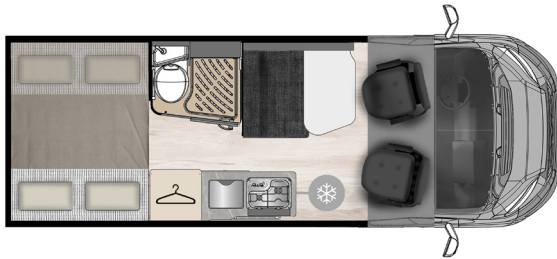

PACK

PAINTED BUMPER PACK

- Painted bumper
- Black skid plate
- Fog lights
- TWO-COLOR ALLOY WHEEL PACK
- 16" black diamond-finish alloy wheel rims*
- Techno Trim
- Leather covered steering wheel and gear lever knob

*The design of the 16" diamond black alloy wheels changes with the optional automatic transmission

VISION 2 PACK

- Power-folding door mirrors
- Parking sensors
- Blind Spot Assist Sensors + Rear Cross Path Detection

LOUNGE PACK

- Automatic climate control system
- Wireless charger for smartphones
- Full Digital Cluster

SAFETY PACK

- Emergency Brake Assist + pedestrian/cyclist detection)
- Automatic headlight and windscreen wiper sensors
- Lane keeping assistance
- Vertical road sign detection
- Driver fatigue detection
- Intelligent Speed Assist

DRIVE PACK

- Cab pleated blind
- Entrance door flyscreen
- Electric step
- Seat covers
- Midi Heki 70x50

MEDIA 9" PACK

- 9" capacitive touch screen radio Android Auto / Apple CarPlay wireless
- Rear-view camera

SILVER PACK

- Solar panel
- Awning

Chassis	FIAT
Engine, Power	2,2 MJ 120 HP
Maximum technically permissible weight (kg)	3500
Weight unladen in running conditions Min / Max (kg)	2795 / 3170
Pay Load Min / Max (kg)	330 / 705
Wheelbase (mm)	4035
Maximum towable weight (kg)	2500
Wheels dimensions	15"
Manual air conditioning	S
Driver and Passenger airbag	S
Cruise Control with speed limiter	S
ABS / ESC / Traction +	S/S/S
Swivelling driver' and passenger's seat	S
Steering wheel controls	S
Painted cab color	WHITE
Dimensions and places	
External length (mm)	5995
External width (mm)	2050
External height(cm) / Internal height (cm)	265 / 189
Rear bed (cm)	186x144 - 184x133
Supplementary bed in dinette	S
Dimensions supplementary bed in dinette (cm)	160x95(50)
Additional bed kit in dinette (cm)	O (188x120/50)
Beds with staves	S
Skylight	
400x400 mm front skylight	S
400x400 mm rear skylight	S
Openable rear windows	S
Double-glazed windows with blind / mosquito net	S
Installations	
Burners	2
Tank capacity : clear water / wastewater (l)	90 (20) / 90 (75)
Compressor fridge (l)	70
Standard heating system	COMBI GAS 4kW
Space for 2 gas bottles (tot. Max 5 kg)	S
Bathroom window (double opaque glass)	S
Internal insulation material	POLYURETHANE FOAM
Floor thickness (mm)	36
Equipments	
Lifting roof with integrated double bed (cm)	O (200X130)
Stowage above the cabin	S
Cab carpet	S
Table extensions in dinette	S
Internal LED lightening	S

S= standard O=optional