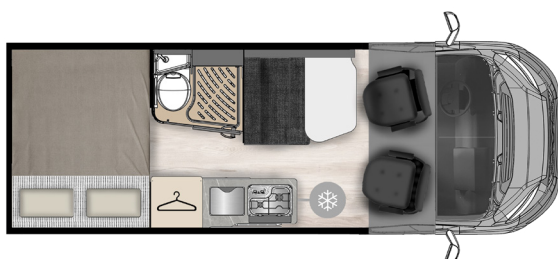

PACK

PAINTED BUMPER PACK

- Painted bumper
- Black skid plate
- Fog lights
- TWO-COLOR ALLOY WHEEL PACK
- 16" black diamond-finish alloy wheel rims*
- Techno Trim
- Leather covered steering wheel and gear lever knob

*The design of the 16" diamond black alloy wheels changes with the optional automatic transmission

VISION 2 PACK

- Power-folding door mirrors
- Parking sensors
- Blind Spot Assist Sensors + Rear Cross Path Detection

LOUNGE PACK

- Automatic climate control system
- Wireless charger for smartphones
- Full Digital Cluster

SAFETY PACK

- Emergency Brake Assist + pedestrian/cyclist detection)
- Automatic headlight and windscreen wiper sensors
- Lane keeping assistance
- Vertical road sign detection
- Driver fatigue detection
- Intelligent Speed Assist

DRIVE PACK

- Cab pleated blind
- Entrance door flyscreen
- Electric step
- Seat covers
- Midi Heki 70x50

MEDIA 9" PACK

- 9" capacitive touch screen radio Android Auto / Apple CarPlay wireless
- Rear-view camera

SILVER PACK

- Solar panel
- Awning

Chassis	FIAT
Engine, Power	2,2 MJ 120 HP
Maximum technically permissible weight (kg)	3500
Weight unladen in running conditions Min / Max (kg)	2775 / 3170
Pay Load Min / Max (kg)	330 / 725
Wheelbase (mm)	4035
Maximum towable weight (kg)	2500
Wheels dimensions	15"
Manual air conditioning	S
Driver and Passenger airbag	S
Cruise Control with speed limiter	S
ABS / ESC / Traction +	S/S/S
Swivelling driver' and passenger's seat	S
Steering wheel controls	S
Painted cab color	WHITE
Dimensions and places	
External length (mm)	5995
External width (mm)	2050
External height(cm) / Internal height (cm)	265 / 189
Rear bed (cm)	186x149
Supplementary bed in dinette	S
Dimensions supplementary bed in dinette (cm)	160x95(50)
Additional bed kit in dinette (cm)	O (188x120/50)
Beds with staves	S
Skylight	
400x400 mm front skylight	S
400x400 mm rear skylight	S
Openable rear windows	S
Double-glazed windows with blind / mosquito net	S
Installations	
Burners	2
Tank capacity : clear water / wastewater (l)	85 (20) / 90 (75)
Compressor fridge (l)	70
Standard heating system	COMBI GAS 4kW
Space for 2 gas bottles (tot. Max 7 kg)	S
Bathroom window (double opaque glass)	S
Internal insulation material	POLYURETHANE FOAM
Floor thickness (mm)	36
Equipments	
Lifting roof with integrated double bed (cm)	O (200X130)
Stowage above the cabin	S
Cab carpet	S
Table extensions in dinette	S
Internal LED lightening	S

S= standard O=optional