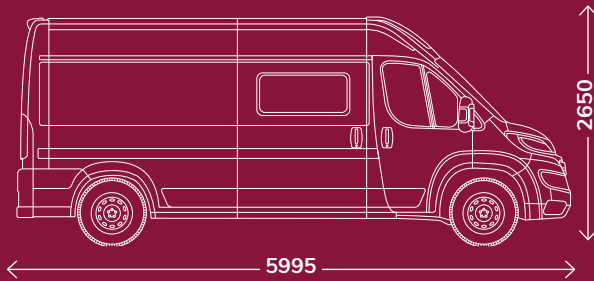

HOMOLOGATED SEATS	4
SLEEPS	2+1