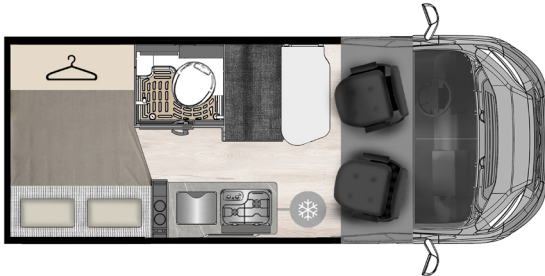

HOMOLOGATED SEATS	4
SLEEPS	2+1

PACK

PAINTED BUMPER PACK

- Painted bumper
- Black skid plate
- Fog lights
- TWO-COLOR ALLOY WHEEL PACK
- 16" black diamond-finish alloy wheel rims*
- Techno Trim
- Leather covered steering wheel and gear lever knob