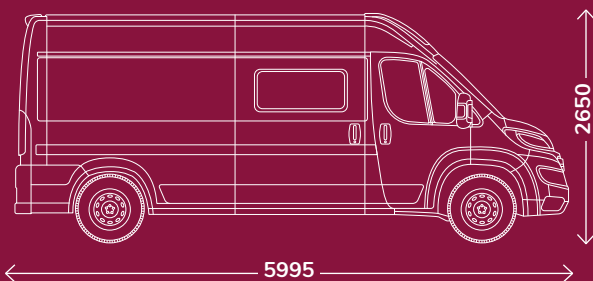

HOMOLOGATED SEATS	4
SLEEPS	2+1