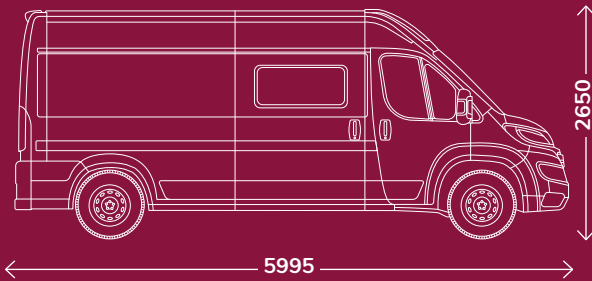

MENFYS 3 MAXI

HOMOLOGATED SEATS	4
SLEEPS	4+1