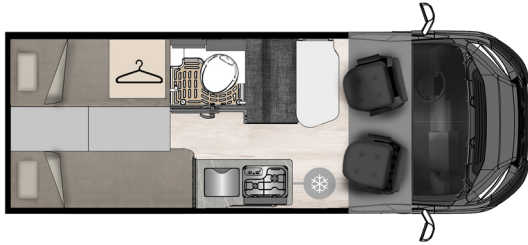

PACK

PAINTED BUMPER PACK

- Painted bumper
- Black skid plate
- Fog lights
- TWO-COLOR ALLOY WHEEL PACK
- 16" black diamond-finish alloy wheel rims*
- Techno Trim
- Leather covered steering wheel and gear lever knob

*The design of the 16" diamond black alloy wheels changes with the optional automatic transmission

VISION 2 PACK

- Power-folding door mirrors
- Parking sensors
- Blind Spot Assist Sensors + Rear Cross Path Detection

LOUNGE PACK

- Automatic climate control system
- Wireless charger for smartphones
- Full Digital Cluster

SAFETY PACK

- Emergency Brake Assist + pedestrian/cyclist detection)
- Automatic headlight and windscreen wiper sensors
- Lane keeping assistance
- Vertical road sign detection
- Driver fatigue detection
- Intelligent Speed Assist

DRIVE PACK

- Cab pleated blind
- Entrance door flyscreen
- Electric step
- Seat covers
- Midi Heki 70x50

MEDIA 9" PACK

- 9" capacitive touch screen radio Android Auto / Apple CarPlay wireless
- Rear-view camera

SILVER PACK

- Solar panel
- Awning

Chassis	FIAT
Engine, Power	2,2 MJ 120 HP
Maximum technically permissible weight (kg)	3500
Weight unladen in running conditions Min / Max (kg)	2795 / 3170
Pay Load Min / Max (kg)	330 / 705
Wheelbase (mm)	4035
Maximum towable weight (kg)	2500
Wheels dimensions	15"
Manual air conditioning	S
Driver and Passenger airbag	S
Cruise Control with speed limiter	S
ABS / ESC / Traction +	S/S/S
Swivelling driver' and passenger's seat	S
Steering wheel controls	S
Painted cab color	WHITE
Dimensions and places	
External length (mm)	5995
External width (mm)	2050
External height(cm) / Internal height (cm)	265 / 189
Rear bed (cm)	207x68 - 175x75
Supplementary bed in dinette	S
Dimensions supplementary bed in dinette (cm)	146x93(50)
Additional bed kit in dinette (cm)	O (188x120/50)
Beds with staves	S
Skylight	
400x400 mm front skylight	S
400x400 mm rear skylight	S
Openable rear windows	S
Double-glazed windows with blind / mosquito net	S
Installations	
Burners	2
Tank capacity : clear water / wastewater (l)	85 (20) / 90 (75)
Compressor fridge (l)	70
Standard heating system	COMBI GAS 4kW
Space for 2 gas bottles (tot. Max 7 kg)	S
Bathroom window (double opaque glass)	S
Internal insulation material	POLYURETHANE FOAM
Floor thickness (mm)	36
Equipments	
Lifting roof with integrated double bed (cm)	O (200X130)
Stowage above the cabin	S
Cab carpet	S
Table extensions in dinette	S
Internal LED lightening	S

S= standard O=optional